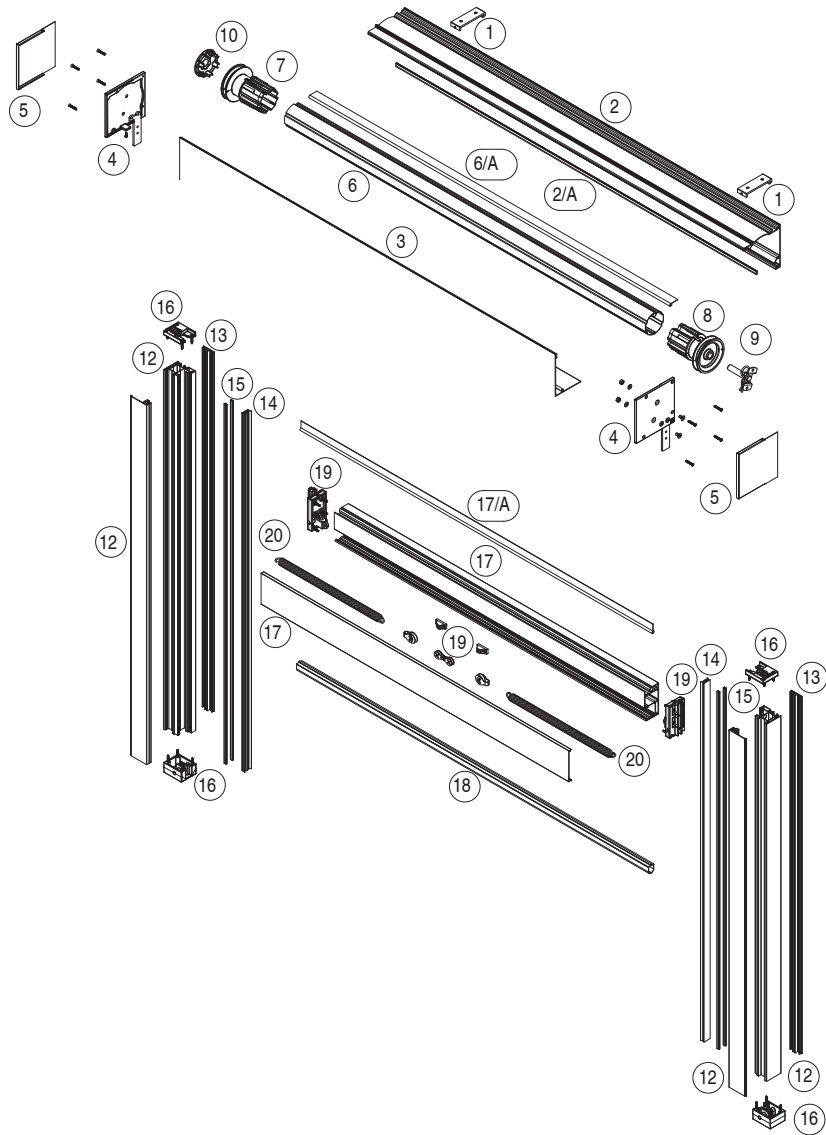

**EN** Awning with 130 cassette available in "Square" version only, with ZIP guide system. Suitable for installations on window frames, both wall and niche mounted. Thanks to the tightening system it works also on inclined position . With motor only

Quadro  
Square

## MONTAGGIO PARETE - WALL INSTALLATION

vista dal basso - bottom view

guida - guide  
B-B

QUADRO - SQUARE  
A-A

vista posteriore - rear view

Screeny 130  
GPZ Tens

# SCREENY 130 - GPZ T

Quadro - Square - Eckig - Cuadrado - Carre

Quadro - Square - Eckig - Cuadrado - Carre

Screeny 130  
GPZ Tens